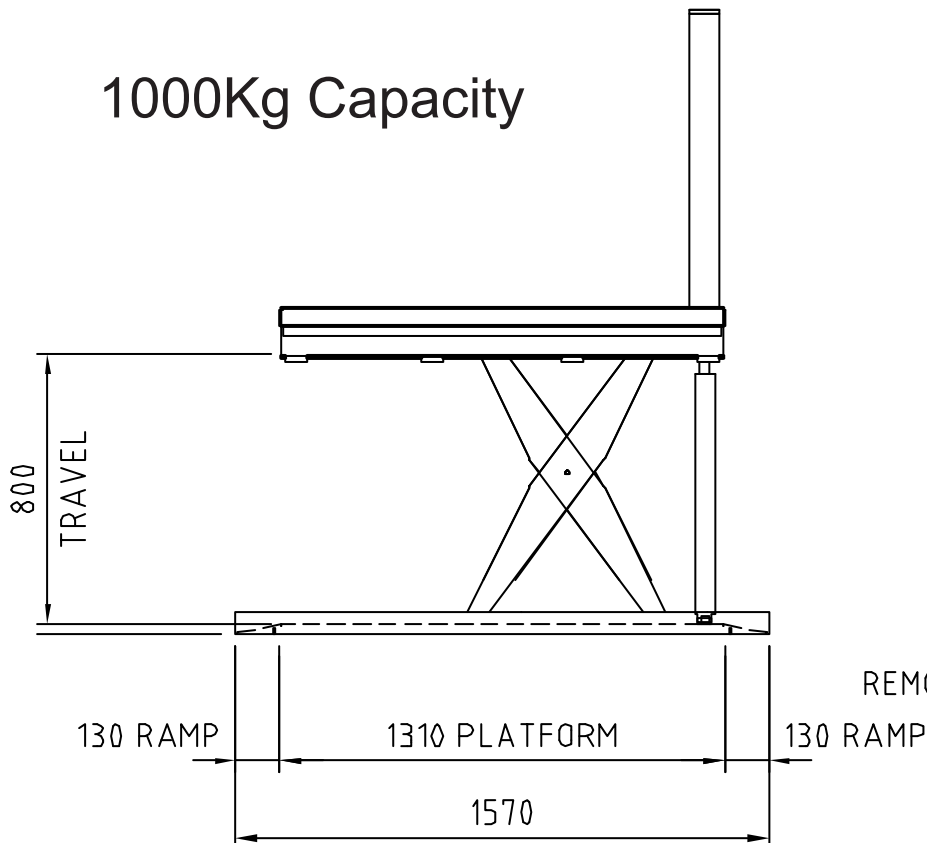

SAFETECH

Safety & productivity by design

Lo-Lift

Low Profile Lift Table

1000Kg Capacity

www.safetech.com.au