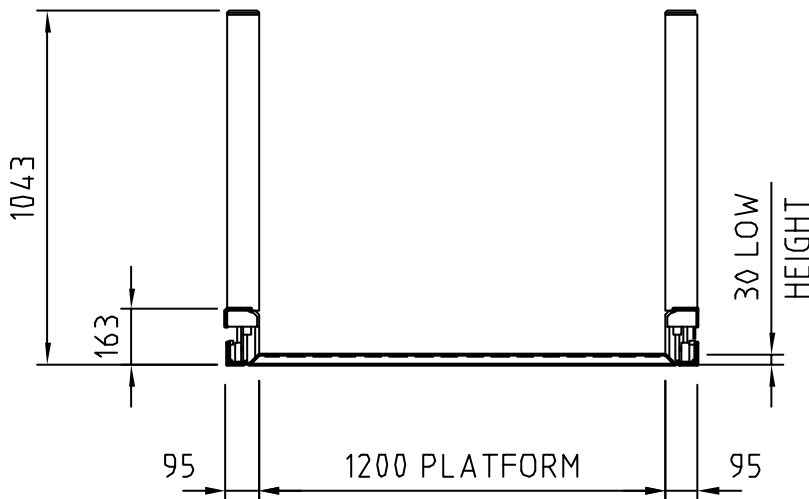

SAFETECH

Safety & productivity by design

Lo-Lift

Low Profile Lift Table

1000Kg Capacity

www.safetech.com.au